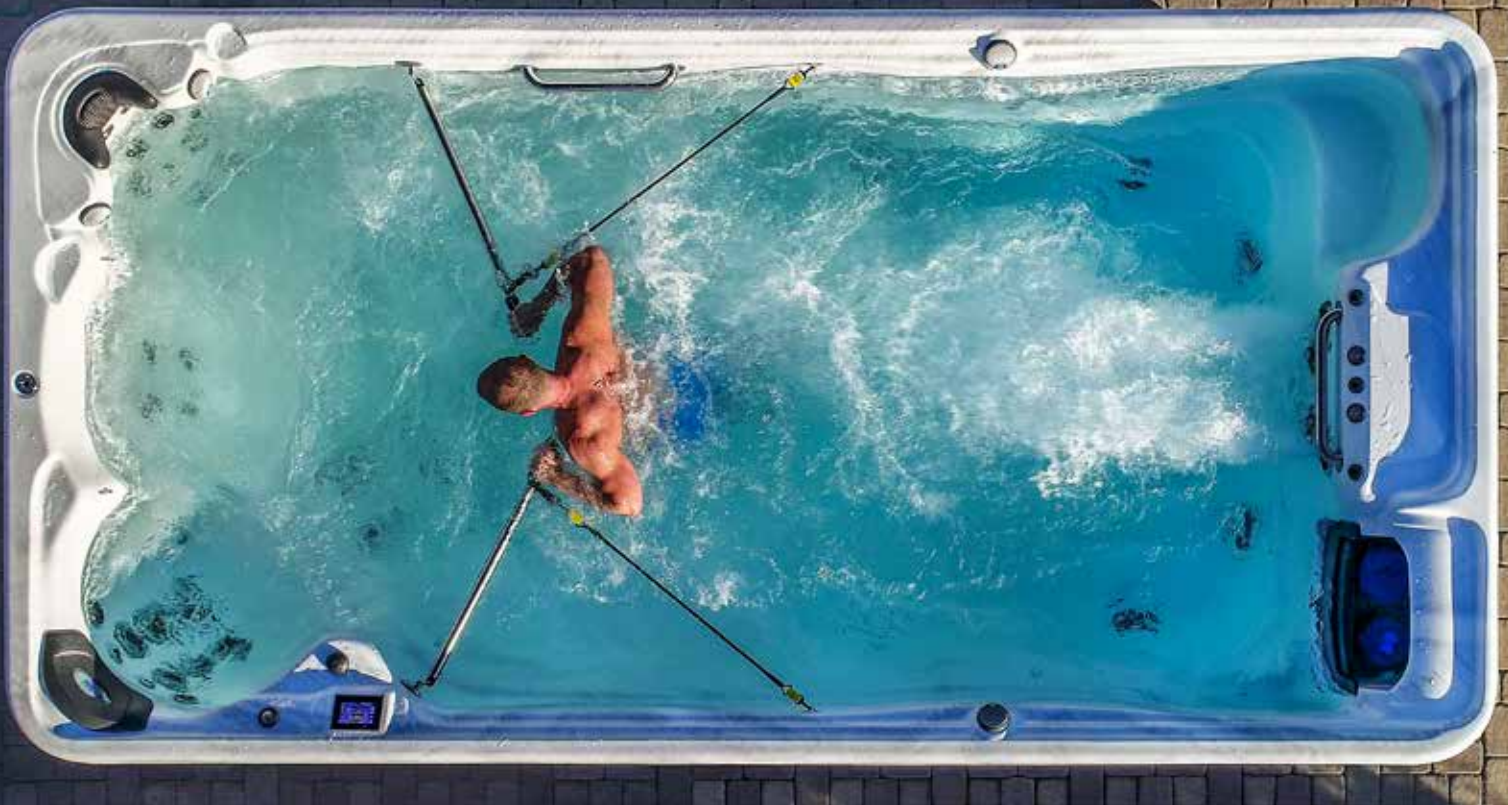

## For the Family

TidalFit Exercise Pools are ideal for families looking for an alternative to a full-sized backyard pool. The more cost-effective TidalFit not only delivers many of the same features as a regular pool, but is also much easier to maintain. Temperature control keeps a TidalFit Exercise Pool in use all year round. An ideal backyard solution for family amusement.

## For Fitness

As a tool for fitness, health and well-being, the swimming and water resistance exercises possible in TidalFit Exercise Pools benefit people of all ages. These low-impact, high-resistance exercises are ideal for achieving general fitness while avoiding injury. ***Get healthy in the convenience and privacy of your own backyard.***

## Swim Jet System

The Swim Jet Systems are at the core of the TidalFit Exercise Pool line allowing you to adjust the amount of current you swim against.

### ROWING BARS

Smooth, low-impact, and non-load bearing, rowing spreads the exercise intensity evenly over the body's three major muscle groups: the torso, legs, and arms. This [even distribution of exercise](#) helps tone all muscles, instead of just one group.