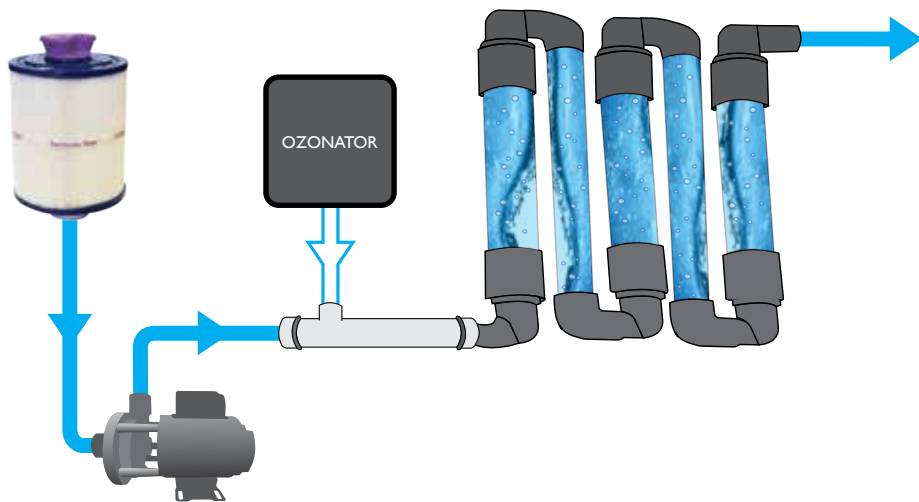

## Diamond AOP™

The Diamond AOP™ process combines the Nature2® option, Microfiltration, high efficiency Circulation Pump, and the AquaNova™ UVC & Ozone Spa Sanitizer, to create a highly advanced oxidation process (AOP) for water purification.

## Crystal ProPure™

Water Purification combines the Ozonator, Dynamic Injector, and the ProPure Mixing Chamber. All components work together to create an innovative water purification system.