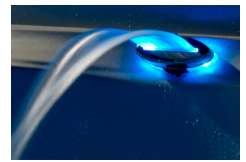

Adjustable fountain with built-in LED back lighting

2018 NORTH AMERICAN SPECIFICATIONS

	U.S.	Canada
Seating:	6 – 7 person	6 – 7 person
Dimensions:	80" x 80" x 36"*	203 x 203 x 92 cm*
Spa Volume:	367 Gallons	1389 litres
Dry Weight:	456 lbs.	207 kg.
Jets:	40 Stainless Steel	40 Stainless Steel
Pillows:	4	4
Electrical:	240V	240V
Heating:	4kW	4kW
Controls:	Digital	Digital
Pumps:	1 - 2.5 HPR 1 - 3 HPR	1 - 2.5 HPR 1 - 3 HPR
Water Feature:	Fountain with Backlit LED Light	Fountain with Backlit LED Light
Filtration:	Easy Kleen / Convex2	Easy Kleen / Convex2
Insulation:	Foam Barrier	Foam Barrier
Ozone:	Included	Included
Ambiance LED Lighting Package:	Optional	Optional