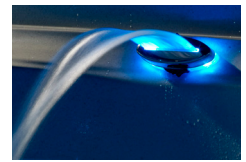

Adjustable fountain with built-in LED back lighting

Crossover 740L

The Crossover 740L is Dream Makers Spas' 2 pump, 5-6 person, 40 jet, "LOUNGER" style spa with contoured bucket seats and directional jets providing individual water pressure control. With a Syncrylic^{TM} unibody construction that is virtually indestructible, this energy efficient model comes with a Weather Shield Super Seal Cover, digital controls, Easy Klean/Convex2 Filtration plus an adjustable backlit water fountain, 8 exterior LED corner lights, and an LED underwater light all synchronized with up to 9 programmable color options. You gain all the benefits of a luxury spa at a fraction of the price. This beautiful, easy to install, lightweight, design makes the 740L perfect for lounging and entertaining.